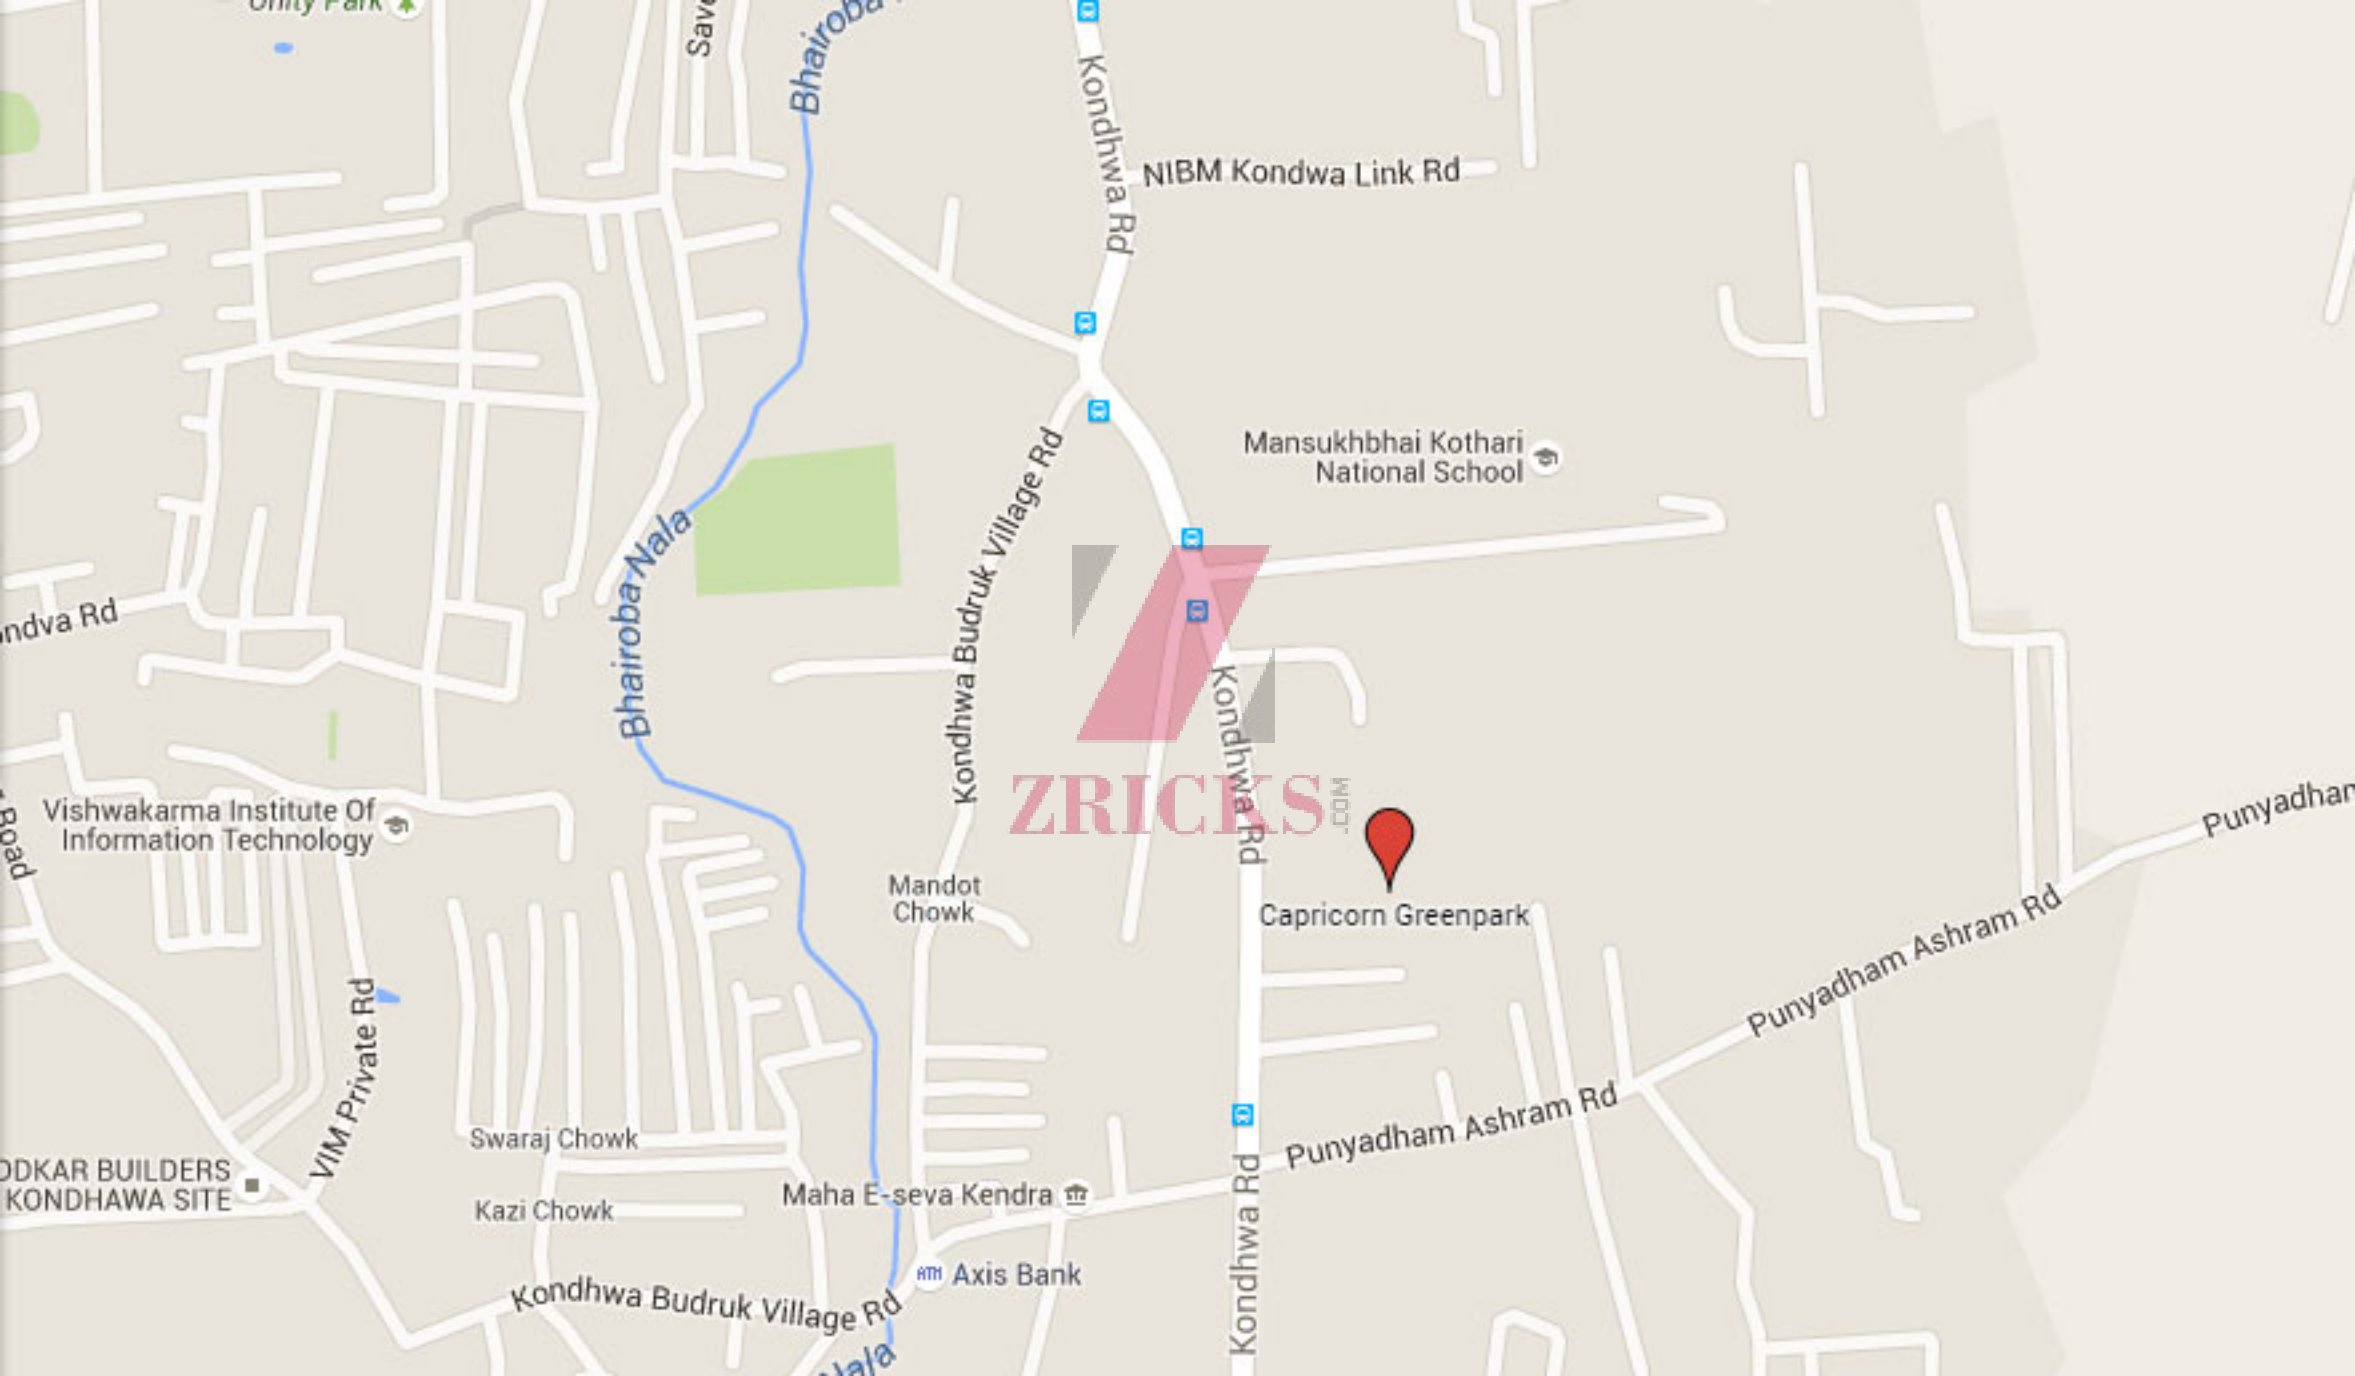

## TYPICAL 4.5 BHK 3D VIEW

ZRICKS

NIBM Kondwa Link Rd

Mansukhbhai Kothari National School

Mandot Chowk

Capricorn Greenpark

Vishwakarma Institute of Information Technology

VIM Private Rd